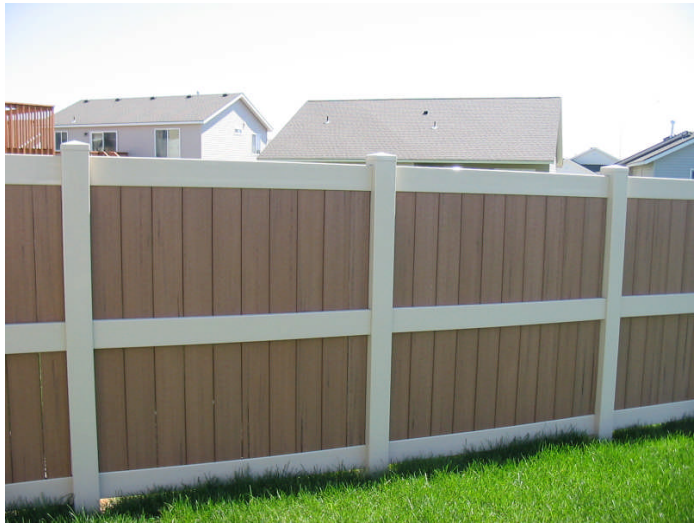

PEAK Fence Systems

THE LOOK YOU WANT, THE PERFORMANCE YOU EXPECT

The 'Mt. Rainier Heavy Duty Vinyl Frame 6 Foot Privacy Fence RTG TextureCraft™ Pickets in your Frame

Available in Natural Cedar, Weathered Gray and Western Sierra Colors

100% U/V Stabilized High Density Polyethylene TextureCraft™ Pickets
With No Wood Fillers providing Exceptional Long Term Performance
Excellent Cold Weather and Chemical Resistance, Never needs Paint, Recyclable,
Environmentally Friendly, Unaffected by Water, No Sprinkler Marking
Heavy Duty PVC Top & Bottom Rail, 5x5 Post and Crowned Cap
Use of RTG TextureCraft Pickets Eliminates the need for a Midrail
Constructed on 8 foot centers

Fence Design: 'Mt Rainer', Our Pickets – Your Frame

09/16/2008

Part's list when installed on 8 foot centers:

15	¾" x 5 foot x 6" RTG TextureCraft™ Picket
2	Post Edge Trim

Note: Steel inserts in bottom rail will be required as full weight of pickets will be resting on bottom rail. Use of RTG TextureCraft pickets will eliminate the need for any midrail.